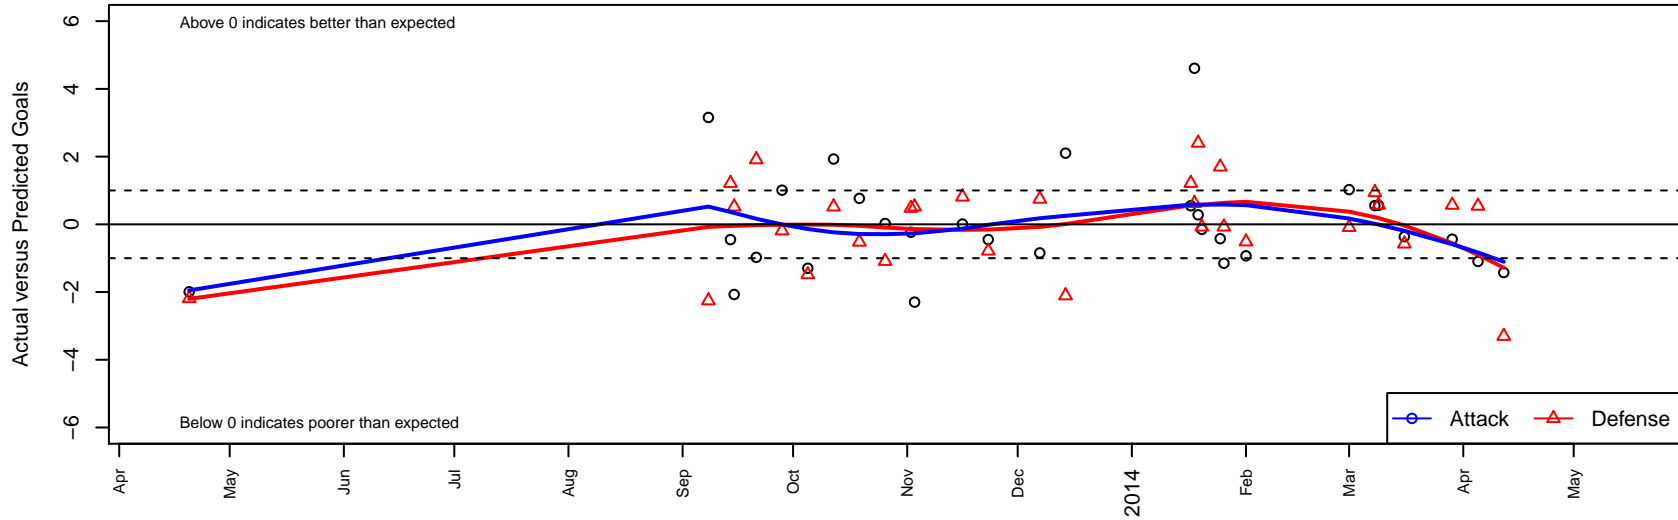

FC Alliance B B99

FC Alliance
 Woodinville, WA
 B99 total strength=1256
 attack=4.8 defense=4.92
 fall league = RCL B99 Div 4, RCL B99 7v2, Spr
 notes= White
 alt names used:
 FC Alliance B B99
 FC Alliance B99 B
 FC Alliance White

Venues played:
 Challenger Div 2 Cup U13
 RCL B99 Div 4
 RCL B99 7v2
 PacNW Winter Classic Premier U14
 Spr RCL B99 Div 3
 Challenge Cup B99 Division 1 – Challenge 1

FC Alliance B B99
 Dots are actual minus expected GF (blue circles) and GA (red triangles).
 Blue line is smoothed change in attack strength. Red is smoothed change in defense strength.